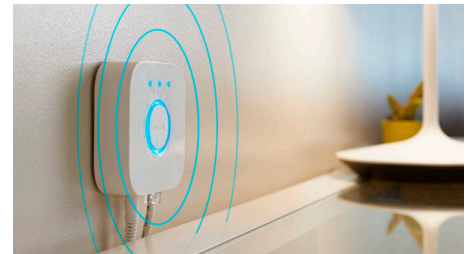

## Set the right mood with warm to cool white light

These bulbs and light fixtures offer different shades of warm to cool white light. With complete dimmability from bright to low nightlights, you can tune your lights to the perfect shade and brightness of light for your daily needs.

## Unlock the full suite of smart lighting features with the Bridge

The Bridge unlocks the features that make smart lighting truly smart – away-from-home control, voice control, automated lighting and much more. Add a Bridge to your setup to create immersive experiences, tap into technology that's secure and reliable, and more. The Bridge is the key to smart lighting like you've never seen before.